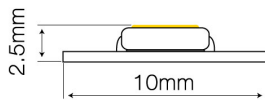

Product code: 477675 EAN: 5907777477675

LED line® strip 300 SMD 24V RGB 14,4W 30m

Product description

The colour temperature range of the product falls within 3 steps of MacAdam formula, which ensures high consistency of the produced light. Manufacturer issues a 3-year warranty for this product. This LED strip produces light from RGB colour palette. Reliable photometric files are available based on photometric tests performed at the LED line® Light Research and Measurement Centre.

The colour temperature range of the product falls within 3 steps of MacAdam formula, which ensures high consistency of the produced light.

Reliable photometric files are available based on photometric tests performed at the LED line® Light Research and Measurement Centre.

Lifespan

LED type

Laminate (thickness)

Cutting section

Ambient temperature suitable for operation

Name of the parameter	Value
Klasyfikacja GPC	10003056
Jednostka gól	m
Status	Aktywny (w sprzedaży)
Zawartość netto produktu	1
Colour of the light	RGB
IP protection rating	20
Warranty (years)	3
Minimum purchase quantity	30
Lifetime L70B50	50000